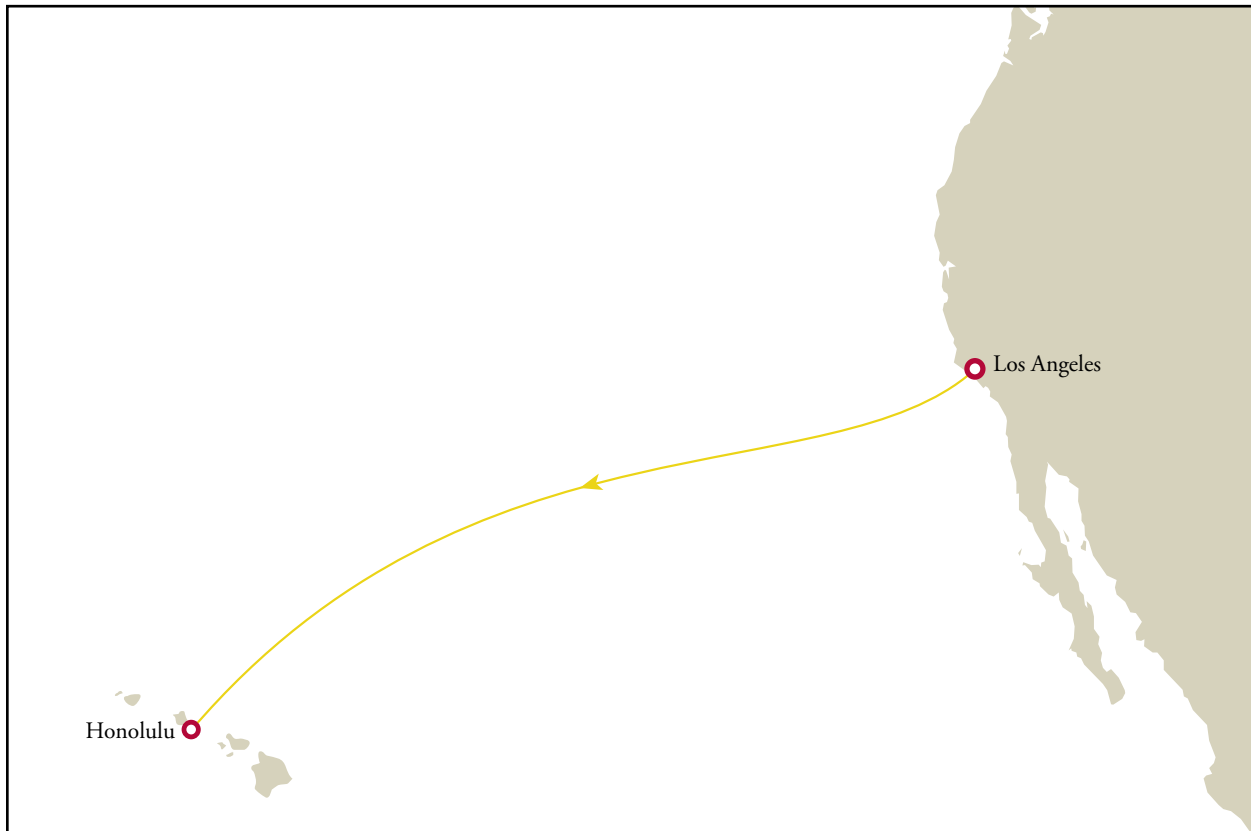

MIDWEEK EXPRESS SERVICE (MWX) Route Map & Cutoffs

MWX Arrivals/Departures

Port	Arrives	Departs
Los Angeles		Wed 1300
Honolulu	Sun 1800	

MWX Transit Times (Days)

MAINLAND TO HAWAII		
From:	To:	Days
Los Angeles	Honolulu	4

Los Angeles Cutoff Times

Horizon Lines, LLC
 Pier 400 – APM Terminals – Los Angeles
 2500 Navy Way, Terminal Island, CA 90731
 (877) 678-7447
 Hazardous Paperwork Fax: (866) 285-1528

Cargo	Cutoff
General Cargo/Reefer/FAK	Tue 2200
Hazardous Cargo	Tue 2200
Hazardous Paperwork – Class 1, 5, 7	Mon 1100
Hazardous Paperwork – Other Classes	Tue 2200