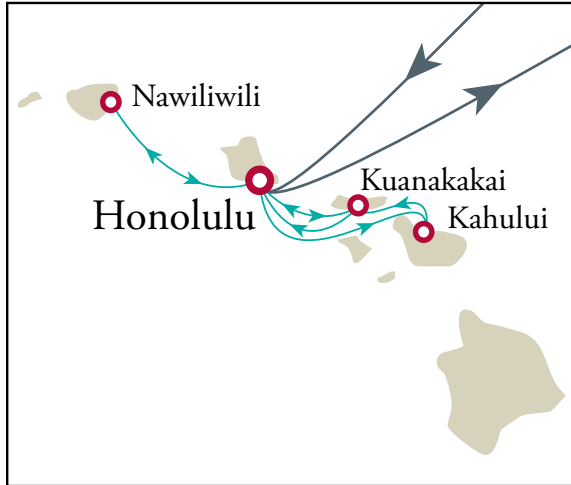

HAWAII NEIGHBOR ISLAND SERVICE Route Map

Hawaii to Neighbor Islands

PEX Service Arrives Honolulu Sun 2400

Port	Departs Honolulu	Arrives	TAC Transit	OAK Transit
Kahului	Mon PM	Tue AM	9	6
Kaunakakai	Tue PM	Wed AM	10	7
Nawiliwili	Tue PM	Wed AM	10	7
Lanai	Tue PM	Wed AM	10	7
Hilo	Tue PM	Thu AM	11	8
Kawaihae	Mon AM	Tue AM	9	6

CHX Service Arrives Honolulu Wed 2300

Port	Departs Honolulu	Arrives	LAC Transit
Kahului	Thu PM	Fri AM	6
Kaunakakai	Mon AM	Mon PM	9
Nawiliwili	Thu PM	Fri AM	6
Lanai	Tue PM	Wed AM	11
Hilo	Sat PM	Mon AM	9
Kawaihae	Thu AM	Fri AM	6