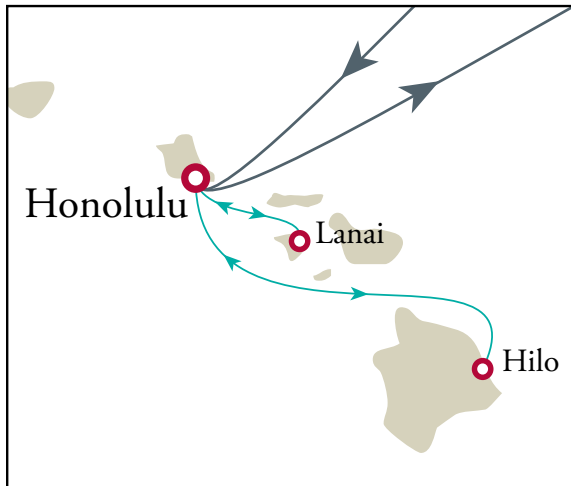

HAWAII NEIGHBOR ISLAND SERVICE Route Map

Hawaii to Neighbor Islands

PEX Service Arrives Honolulu Sun 2400

Port	Departs Honolulu	Arrives	TAC Transit	OAK Transit
Kahului	Mon PM	Tue AM	9	6
Kaunakakai	Tue PM	Wed AM	10	7
Nawiliwili	Tue PM	Wed AM	10	7
Lanai	Tue PM	Wed AM	10	7
Hilo	Tue PM	Thu AM	11	8
Kawaihae	Mon AM	Tue AM	9	6

CHX Service Arrives Honolulu Wed 2300

Port	Departs Honolulu	Arrives	LAC Transit
Kahului	Thu PM	Fri AM	6
Kaunakakai	Mon AM	Mon PM	9
Nawiliwili	Thu PM	Fri AM	6
Lanai	Tue PM	Wed AM	11
Hilo	Sat PM	Mon AM	9
Kawaihae	Thu AM	Fri AM	6