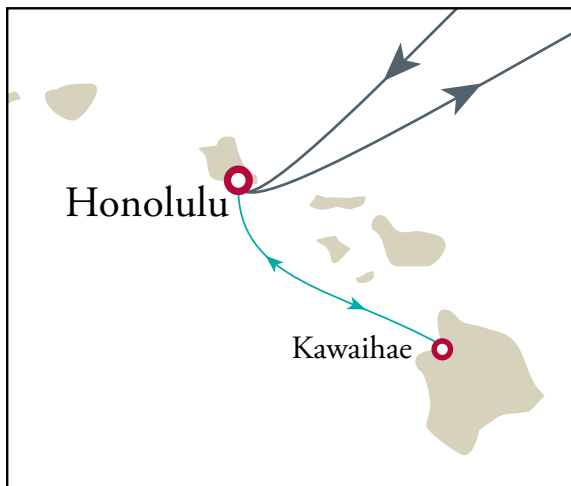

HAWAII NEIGHBOR ISLAND SERVICE Route Map

Hawaii to Neighbor Islands

PEX Service Arrives Honolulu Sun 2400

Port	Departs Honolulu	Arrives	TAC Transit	OAK Transit
Kahului	Mon PM	Tue AM	9	6
Kaunakakai	Tue PM	Wed AM	10	7
Nawiliwili	Tue PM	Wed AM	10	7
Lanai	Tue PM	Wed AM	10	7
Hilo	Tue PM	Thu AM	11	8
Kawaihae	Mon AM	Tue AM	9	6

CHX Service Arrives Honolulu Wed 2300

Port	Departs Honolulu	Arrives	LAC Transit
Kahului	Thu PM	Fri AM	6
Kaunakakai	Mon AM	Mon PM	9
Nawiliwili	Thu PM	Fri AM	6
Lanai	Tue PM	Wed AM	11
Hilo	Sat PM	Mon AM	9
Kawaihae	Thu AM	Fri AM	6