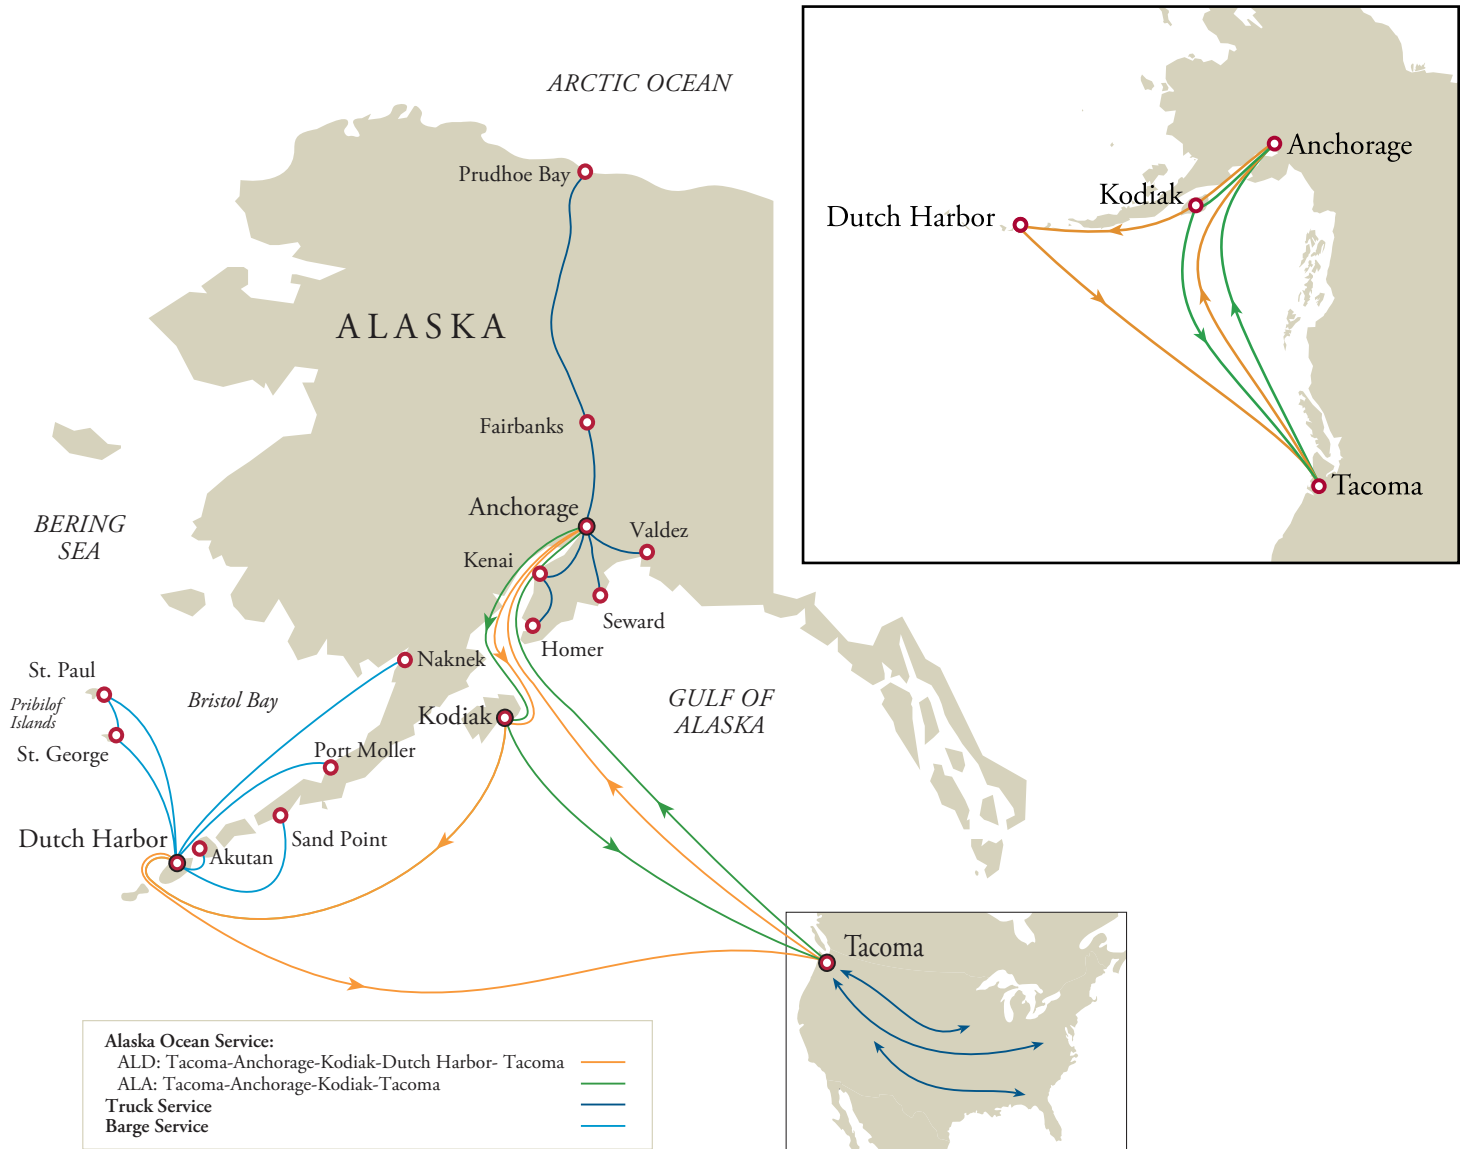

ALASKA OCEAN SERVICES Route Map

Southbound Departures/Arrivals

WEEKLY ROTATIONS

Departs	Service	Day	Arrives	Day
Anchorage	ALA	Sun	Kodiak	Mon
Kodiak	ALA	Mon	Tacoma	Fri
Anchorage	ALD	Tue	Kodiak	Wed
Kodiak	ALD	Wed	Dutch Harbor	Fri
Dutch Harbor	ALD	Sat	Tacoma	Wed

Northbound Departures/Arrivals

WEEKLY ROTATIONS

Departs	Service	Day	Arrives	Day
Tacoma	ALA	Wed	Anchorage	Sun
Tacoma	ALD	Fri	Anchorage	Tue