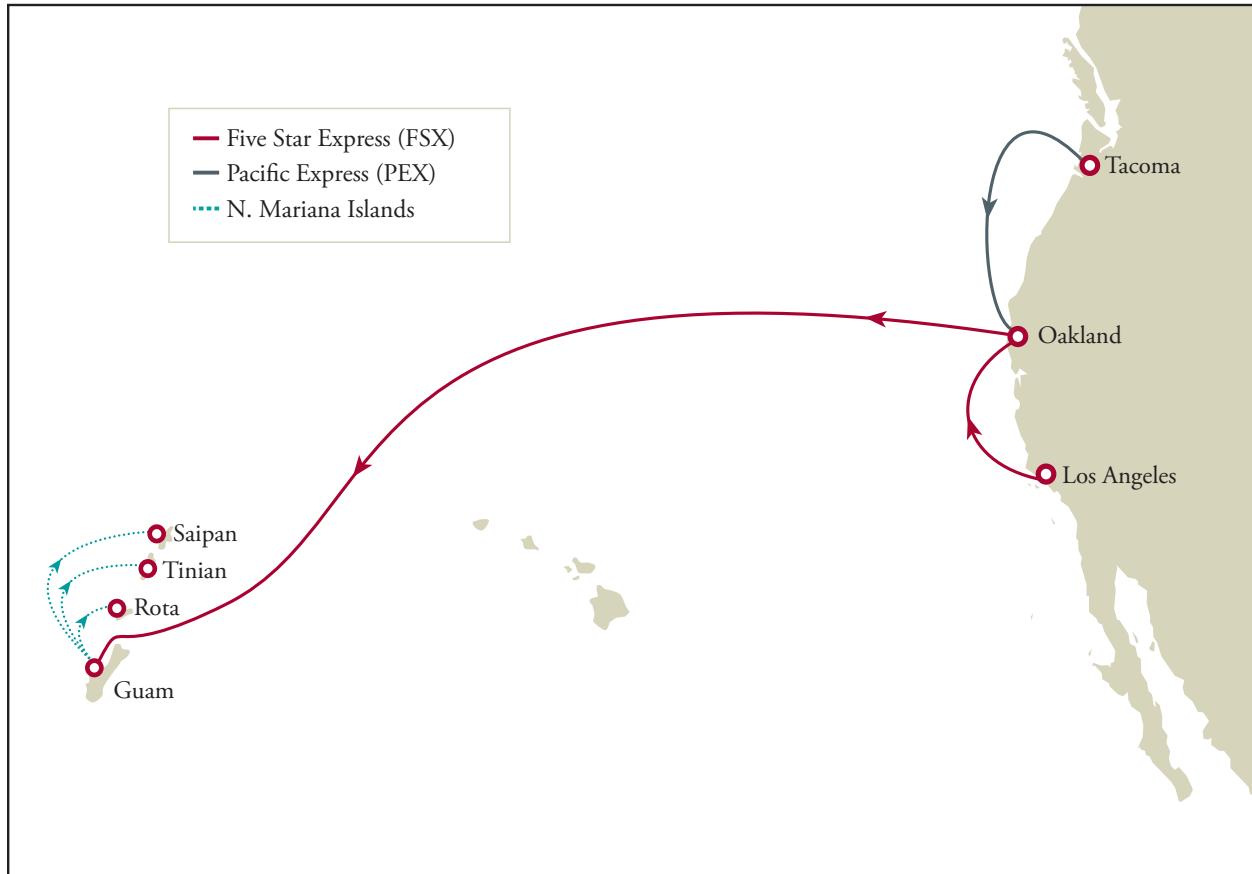

**FIVE STAR EXPRESS GUAM SERVICE (FSX-GUAM) Route Map**

**Five Star Express Arrivals/Departures**

Port	Arrives	Departs
Los Angeles		Tue 2000
Oakland	Wed 1900	Thu 2000
Guam	Mon 2300	Tue 2300
Tacoma*		Sun 2300

\* Tacoma cargo will relay over Oakland via the Pacific Express Service (PEX)

**Five Star Express Transit Times (Days)**

WESTBOUND		
From:	To:	Days:
Los Angeles	Guam	13
Oakland	Guam	11
Tacoma (via PEX)	Guam	15

EASTBOUND		
From:	To:	Days:
Guam	Los Angeles	20
Guam	Oakland	22
Guam	Tacoma (via PEX)	40